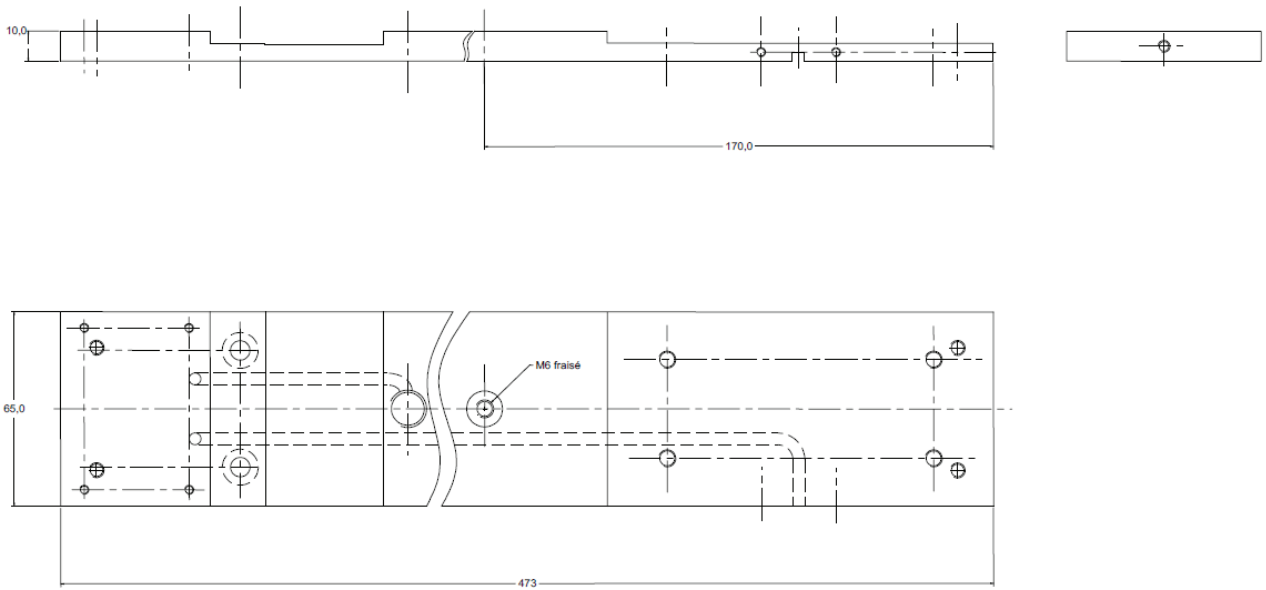

ENR

MECHANICAL REEL PART

SOLE DIMENSIONS

CONNEXION

	RS422 / SEREM MODULE	REWINDER ENR2
CONNECTOR	SUBD 9 F	SUBD 9 F
HOOD	Amp	Amp
CABLE	LIYCY 7x0.25 B	
LENGTH	5.00 m	
QUANTITY	1	