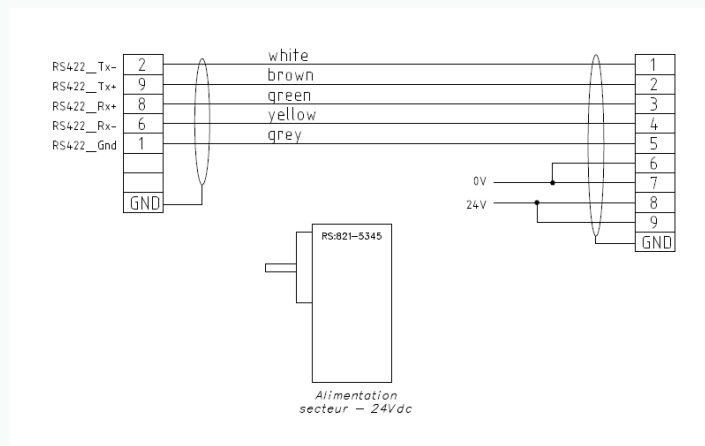

ENR

MECHANICAL REEL PART

SOLE DIMENSIONS

CONNEXION

	RS422 / SEREM MODULE	REWINDER ENR2
CONNECTOR	SUBD 9 F	SUBD 9 F
HOOD	Amp	Amp
CABLE	LIYCY 7x0.25 B	
LENGTH	5.00 m	
QUANTITY	1	