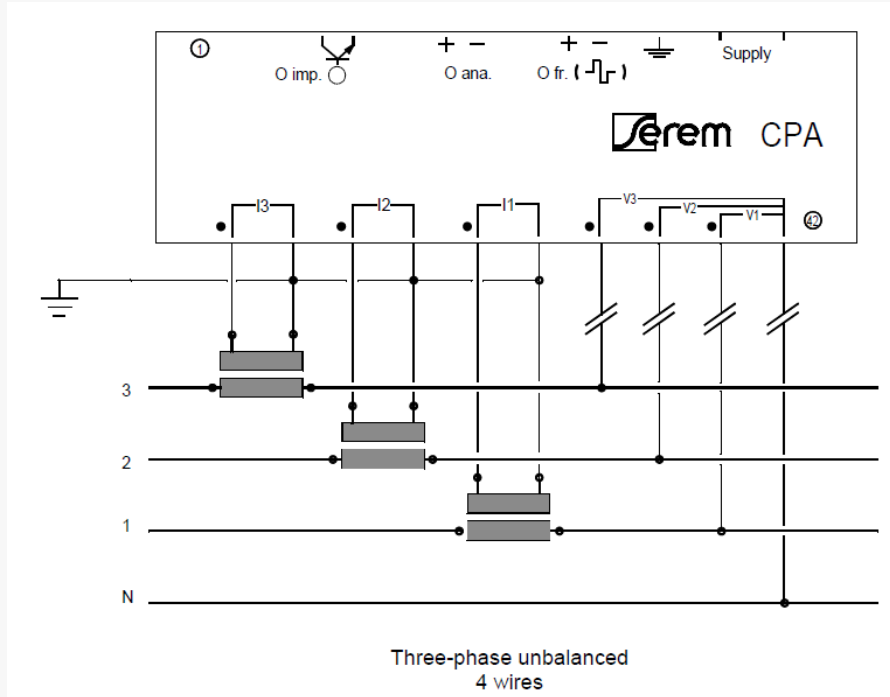

CPA3

3 CHANNEL ACTIVE POWER CONVERTER

DIMENSIONS

JUNCTIONS

TERMINAL	DESCRIPTION
5	O imp. Collect.
6	O imp. Emet
8	O ana +
9	O ana -
11	O fr +
12	O fr -
16	Ground
18	Supply Voltage
20	Supply Voltage
23	I3 +
25	I3 -
27	I2 +
29	I2 -
31	I1 +
33	I1 -
35	V3 +
37	V2 +
39	V1 +
41	Common

CPA3

CONVERTISSEUR PUISSANCE ACTIVE 3 VOIES

WIRING SYSTEM

MOUNTING SYSTEM