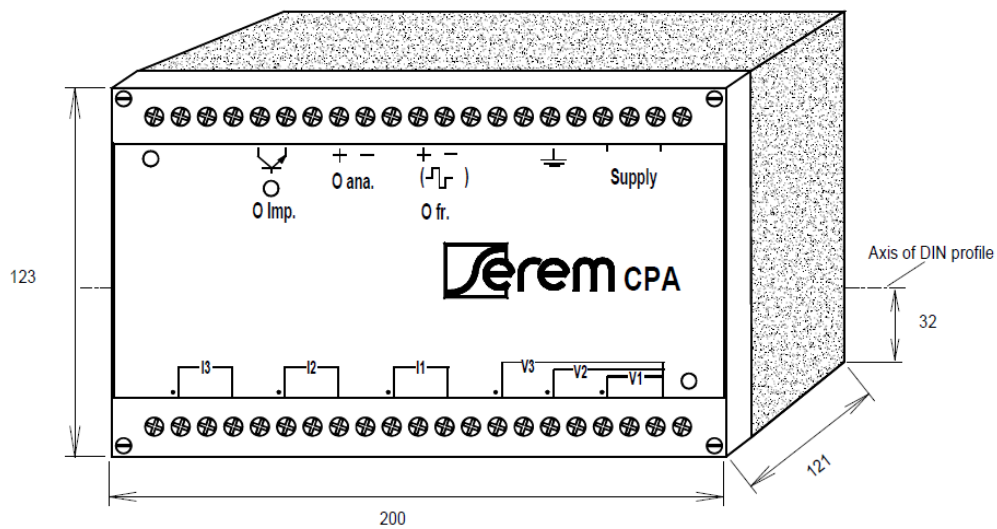

CPA3

3 CHANNEL ACTIVE POWER CONVERTER

DIMENSIONS

JUNCTIONS

TERMINAL	DESCRIPTION
5	O imp. Collect.
6	O imp. Emet
8	O ana +
9	O ana -
11	O fr +
12	O fr -
16	Ground
18	Supply Voltage
20	Supply Voltage
23	I3 +
25	I3 -
27	I2 +
29	I2 -
31	I1 +
33	I1 -
35	V3 +
37	V2 +
39	V1 +
41	Common

CPA3

CONVERTISSEUR PUISSANCE ACTIVE 3 VOIES

WIRING SYSTEM

MOUNTING SYSTEM